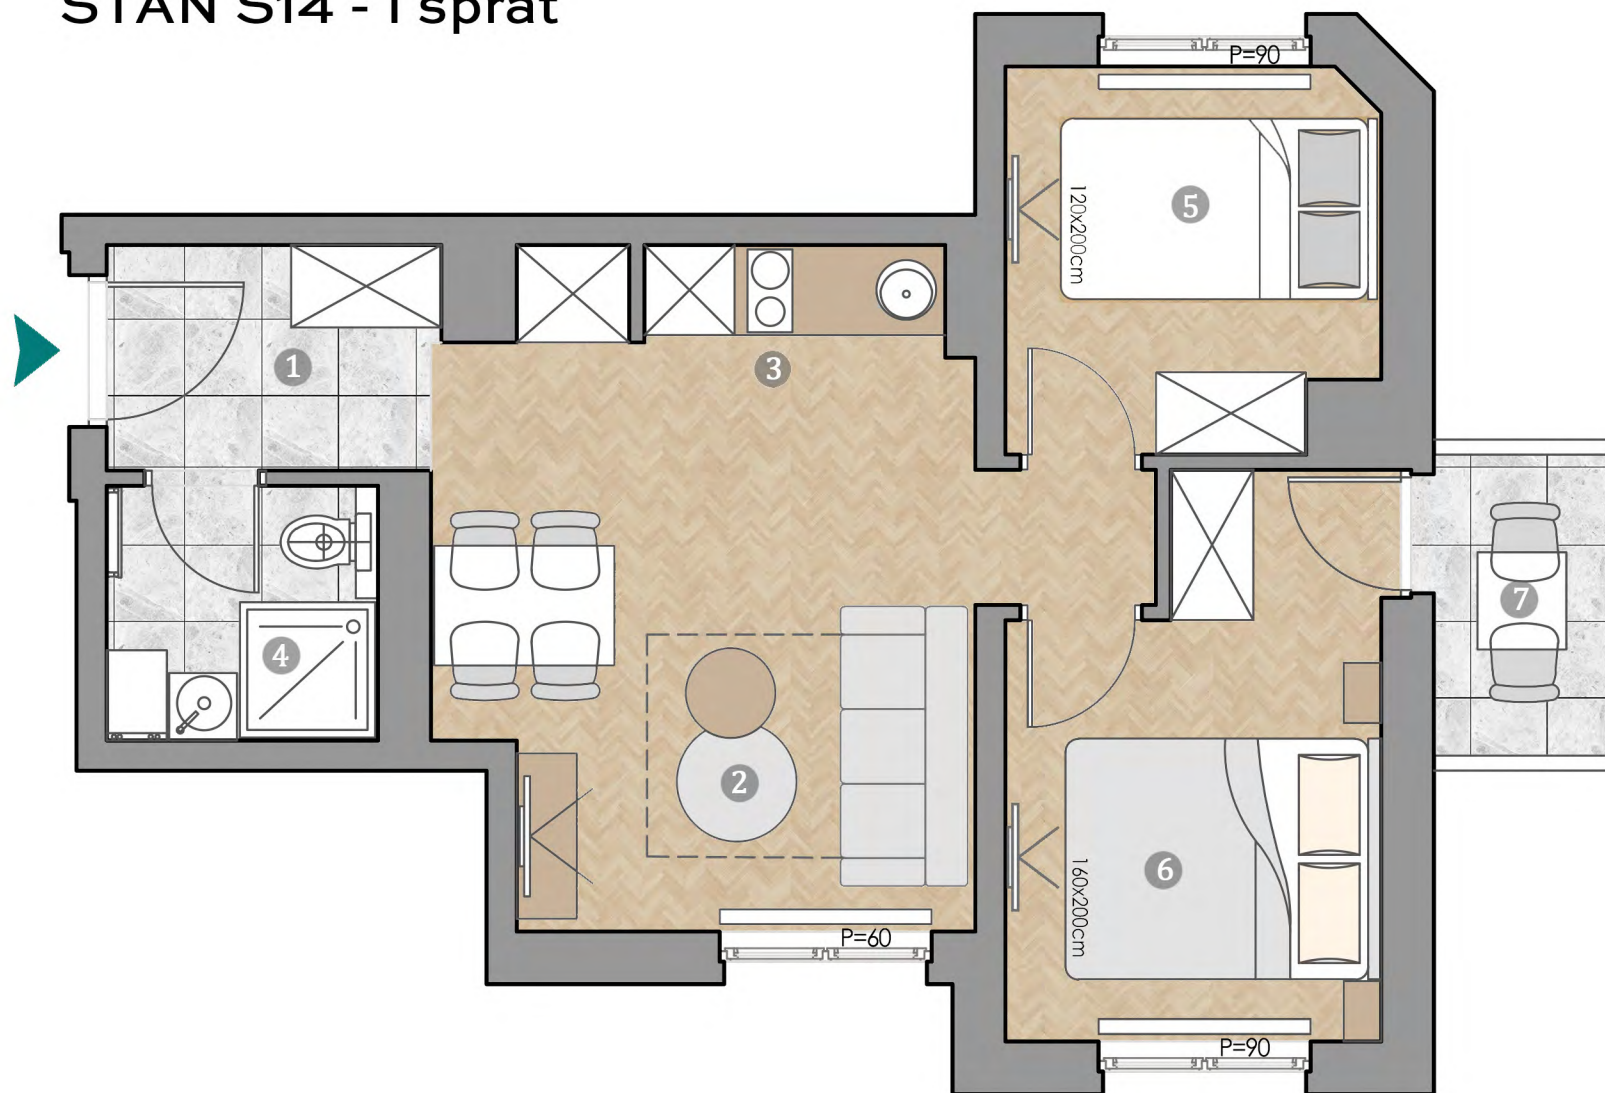

MONTE CASA

RESIDENCE & SPA
JAHORINA

STAN S14 - I sprat