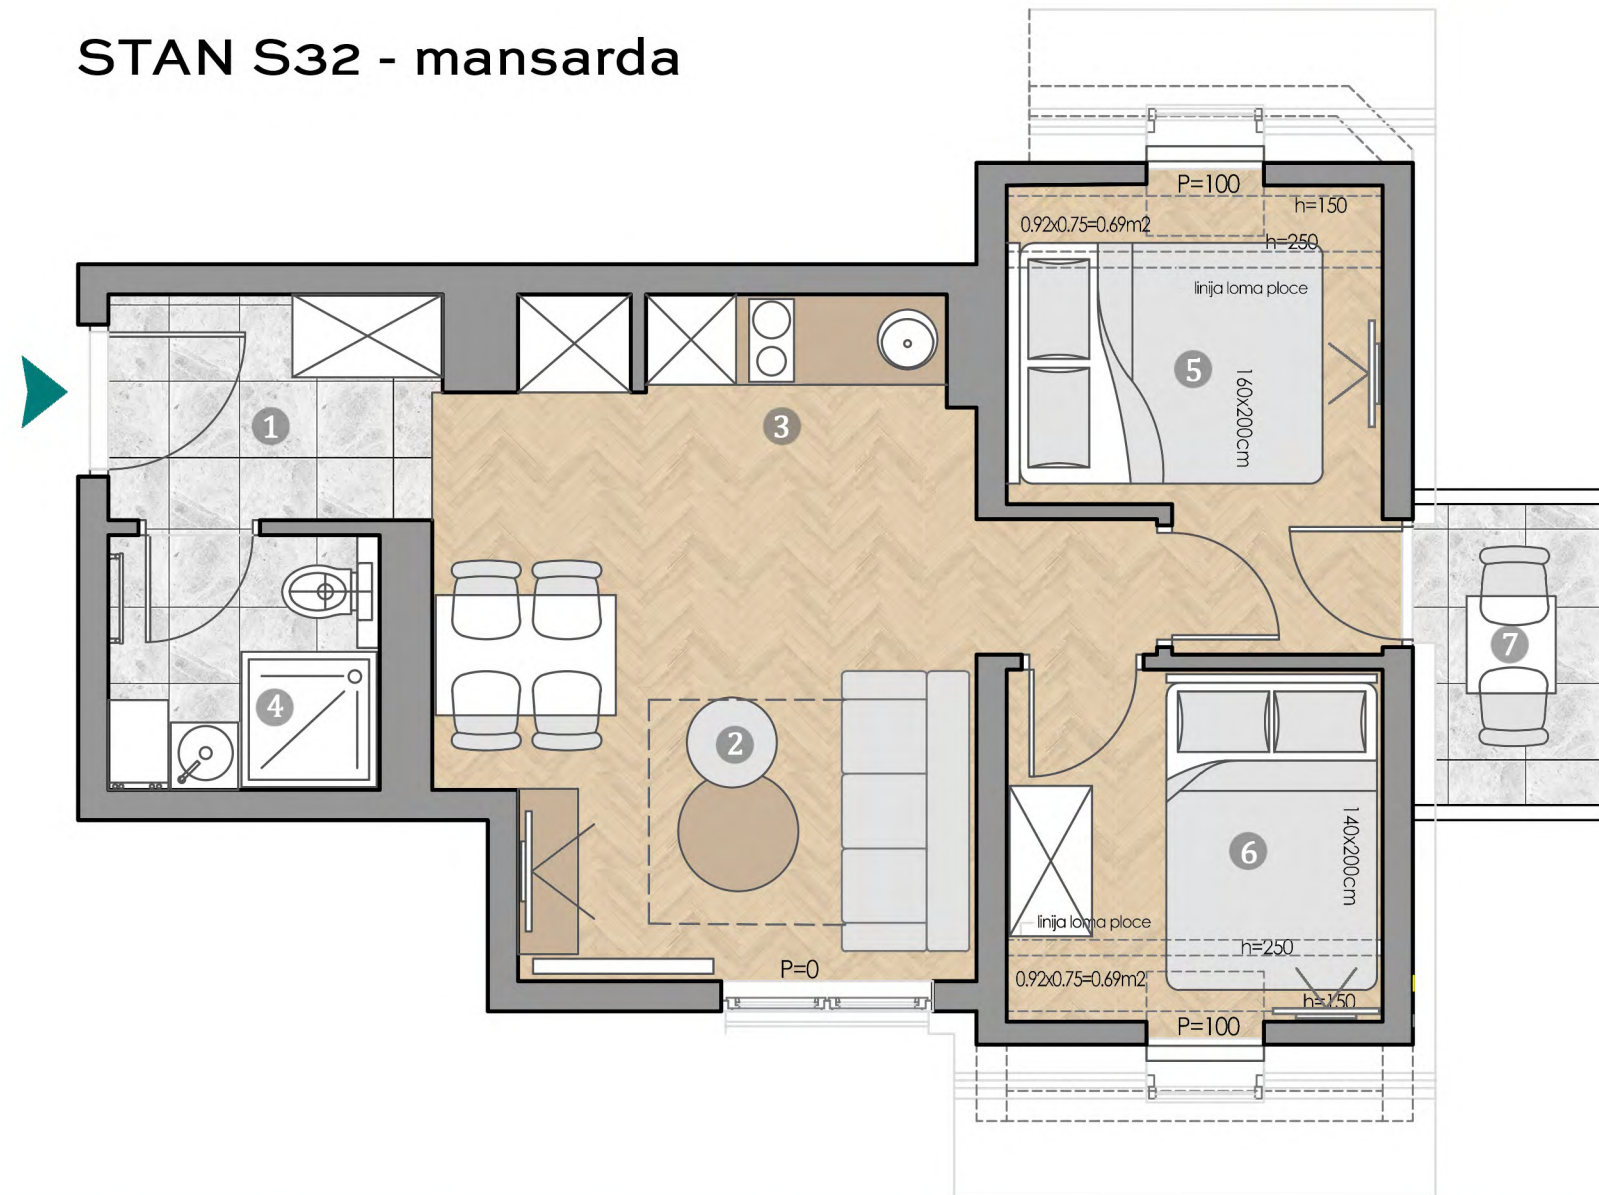

MONTE CASA

RESIDENCE & SPA
JAHORINA

STAN S32 - mansarda