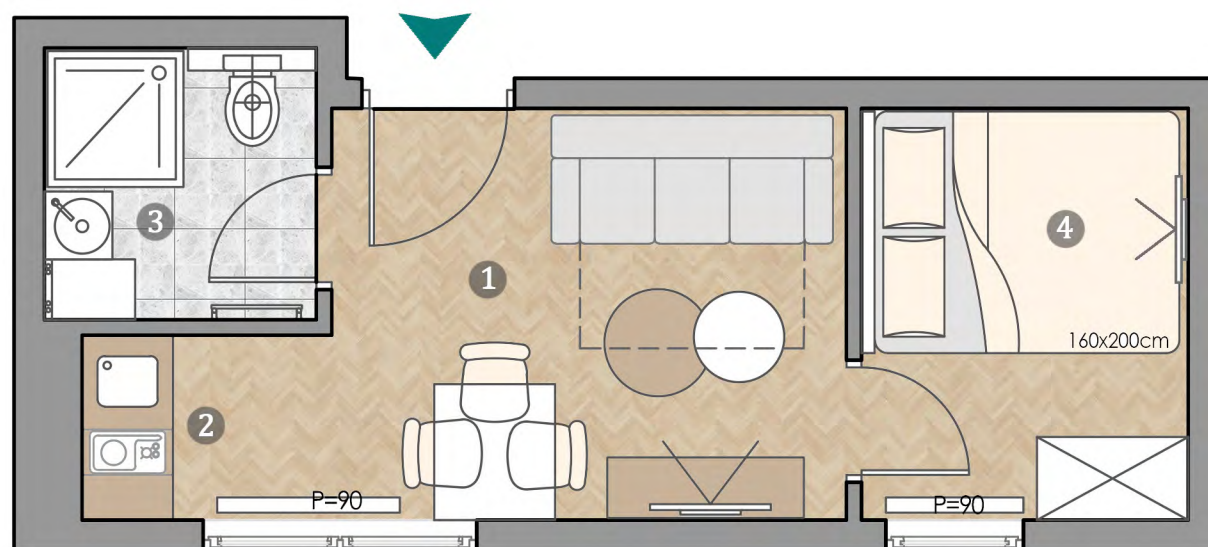

MONTE CASA

RESIDENCE & SPA
JAHORINA

STAN S11 - I sprat