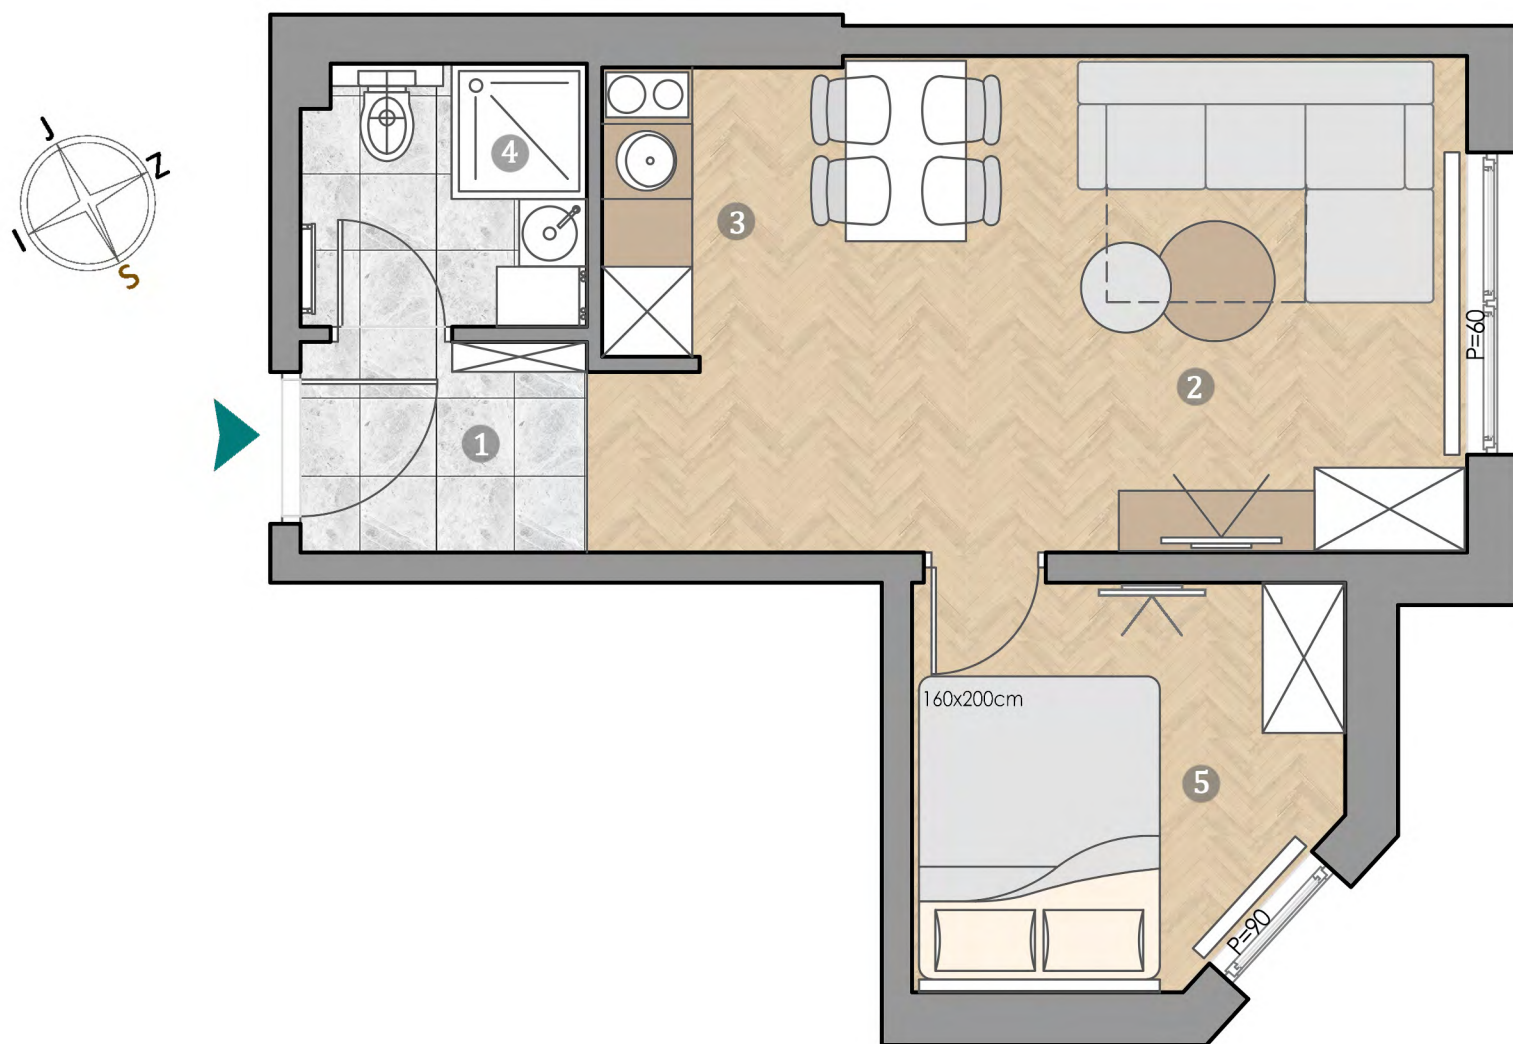

MONTE CASA

RESIDENCE & SPA
JAHORINA

STAN S18 - II sprat
STAN S24 - III sprat